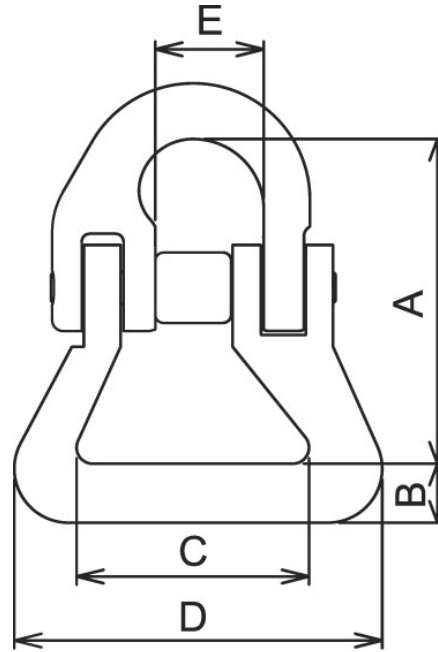

## Webbing connecting links

Code	WLL	Chain Ø	Dimensions in mm					BF	Weight
			A	B	C	D	E		
MJS 7/8	t 2.00	mm 7/8	72	14	41	66	20	t 8.0	Kg 0.31
MJS 10	3.15	10	89	15	46	75	25	12.6	0.54
MJS 13	5.30	13	113	19	52	87	30	21.2	1.09