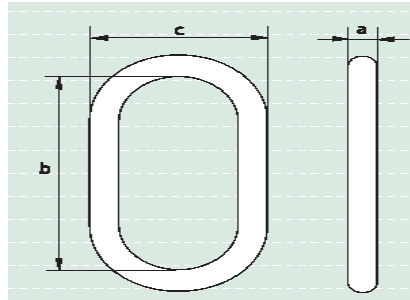

Long link chain generally to DIN 763 (commercial quality)

Diameter a mm	Length inside b mm	Width outside c mm	Weight per meter kg
3	26	13	0.14
4	32	16	0.27
5	36	20	0.43
6	42	24	0.63
7	48	28	0.86
8	54	32	1.10
10	66	40	1.75
13	82	50	2.95
16	100	60	4.45
20	125	75	7

Short link chain generally to DIN 766 (commercial quality)

Diameter a mm	Length inside b mm	Width outside c mm	Weight per meter kg
3	16	11	0.17
4	16.0	14	0.32
5	18.5	17	0.50
6	18.5	20	0.75
7	22.0	23	1.00
8	24.0	26	1.35
9	27.0	30	1.80
10	28.0	34	2.25
11	31.0	36	2.70
13	36.0	44	3.80
16	45.0	54	5.80
18	50.0	60	7.30
20	56.0	67	9.00