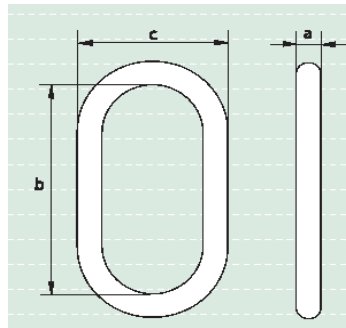

Long link chain generally to DIN 763 (commercial quality)

Diameter a mm	Length inside b mm	Width outside c mm	Weight per meter kg
3	26	13	0.14
4	32	16	0.27
5	36	20	0.43
6	42	24	0.63
7	48	28	0.86
8	54	32	1.10
10	66	40	1.75
13	82	50	2.95
16	100	60	4.45
20	125	75	7

Short link chain generally to DIN 766 (commercial quality)

Diameter a mm	Length inside b mm	Width outside c mm	Weight per meter kg
3	16	11	0.17
4	16.0	14	0.32
5	18.5	17	0.50
6	18.5	20	0.75
7	22.0	23	1.00
8	24.0	26	1.35
9	27.0	30	1.80
10	28.0	34	2.25
11	31.0	36	2.70
13	36.0	44	3.80
16	45.0	54	5.80
18	50.0	60	7.30
20	56.0	67	9.00