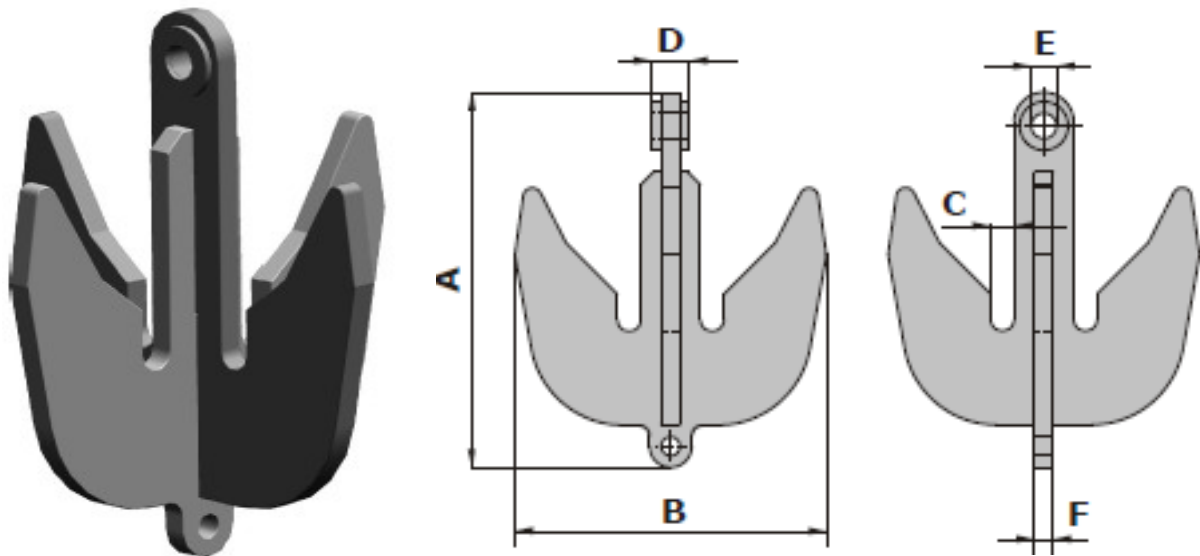

CHAIN GRAPNEL TYPE HK7

Material: Forged steel

Safety: 4 times

Finish: Painted/self coloured

Art. no.	SWL ton	A mm	B mm	C mm	D mm	E mm	F mm	Weight Kg
50000150	150	1778	1372	102	114	112	76	1266
50000200	200	2008	1670	125	200	135	100	2290
50000250	250	2008	1670	125	200	135	100	2290