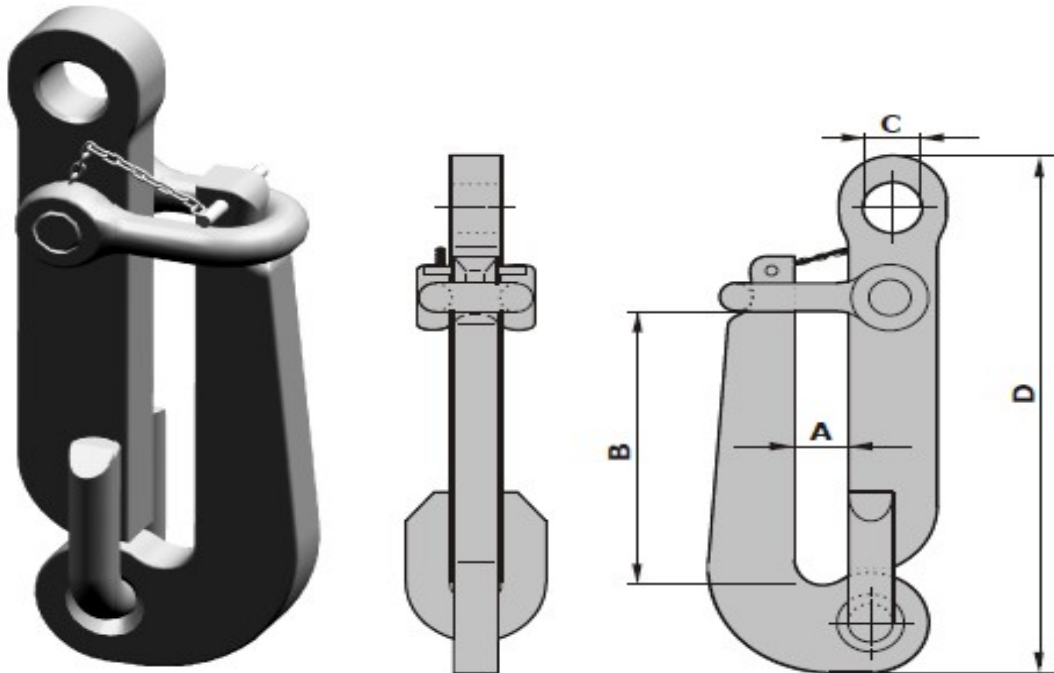

SLIPHOOK TYPE HK11

Material: High tensile steel

Safety: 5 times

Finish: Painted

Art. no.	PL ton	MBL ton	A mm	B mm	C mm	D mm	Weight Kg
75123000	80	400	70	384	74	826	98
75130000	110	550	85	456	85	949	156
75137000	165	825	105	570	110	1151	220
75140000	180	900	110	600	115	1207	285