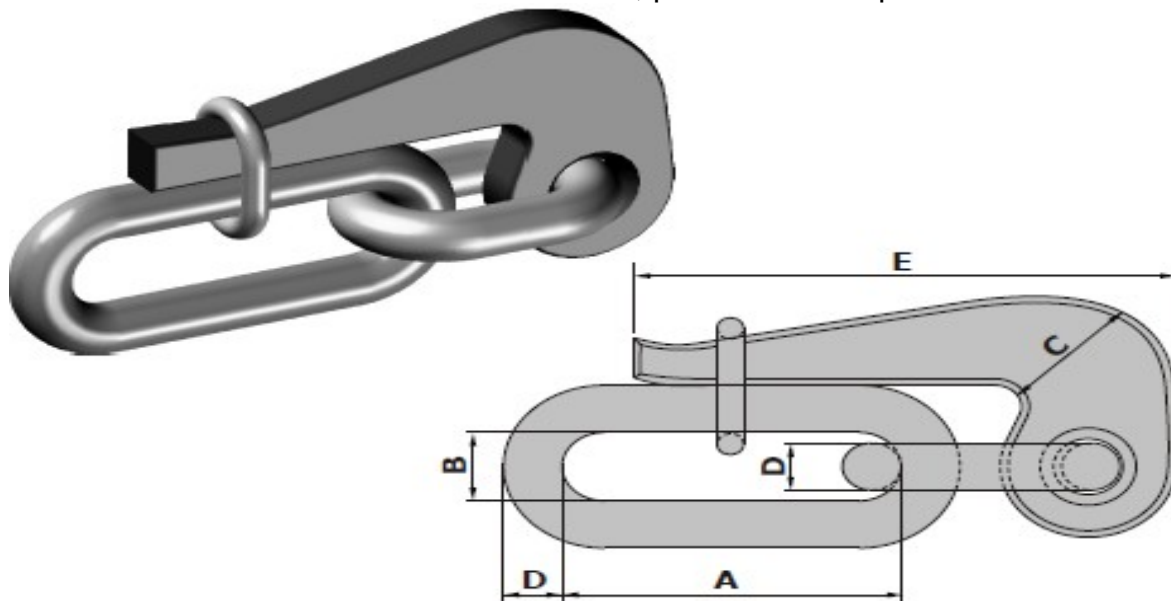

SLIPHOOK TYPE HK4

Material: Low alloy steel

Safety: 4 times

Finish: Galvanised

Certificate: Manufacturer certificate, proofload on request

Art.no.	SWL ton	D mm	A mm	B mm	C mm	E mm	Weight kg
44100000	0.4	9	89	16	27	125	0.6
44120000	0.75	12	102	22	28	165	1
44160000	1.25	16	130	23	42	180	1.5
44220000	2	22	170	34	46	230	4
44250000	5	25	200	38	66	280	8
44320000	9	32	260	58	88	360	14