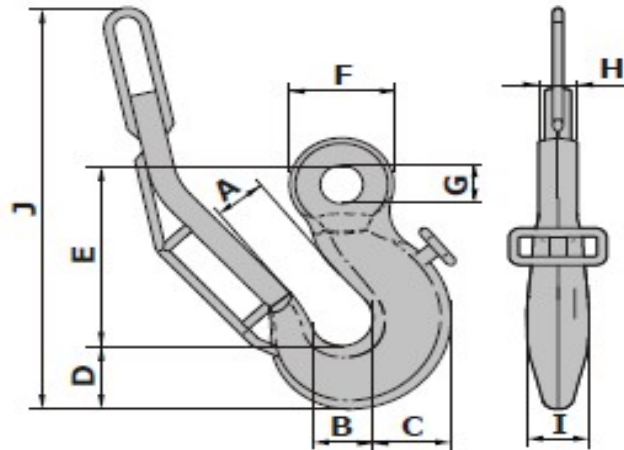

KS HOOK TYPE HK12

Material: Grade 80

Finish: Painted, special specifications on request

Certificate: Manufacturer certificate,
proofload on request.

Art.no.	Hook no.	PL kN	MBL kN	A mm	B mm	C mm	D mm	E mm	F mm	G mm	H mm	I mm	J mm	Weight kg
53001040	40	7090	9000	170	200	250	235	646	335	135	130	220	1450	400
53001050	50	10700	13500	180	200	350	300	665	345	170	163	250	1500	540