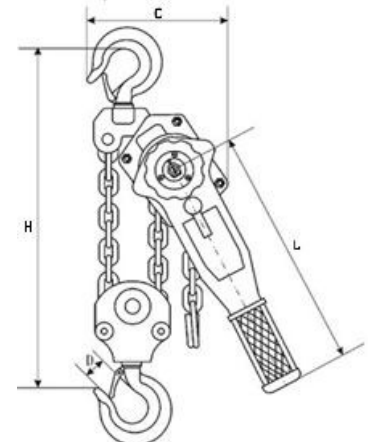

## Hand lever hoist - code LB-90A

[3/4T, 1-1/2T & 3T]

[6T]

Model	0.75 Tons	1.5 Tons	3.0 Tons	6.0 Tons	
WLL (tons)	0.75	1.5	3.0	6.0	
Lifting height (meters)	1.5	1.5	1.5	1.5	
Proof load (kg)	940	1900	3800	7500	
Pulling load (kg)	14	24	32	36	
Chain columns	1	1	1	2	
Chain diameter (mm)	6.0	8.0	10.0	10.0	
Weight (kg)	7.2	11.8	23	33	
Dimensions (mm)	A	145	175	203	203
	B	86	100	118	118
	C	122	130	150	205
	D	30	35	40	50
	H	320	380	480	600
	L	280	410	410	410