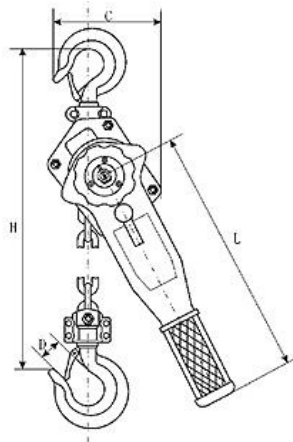

## Hand lever hoist - code LB-90A

[3/4T, 1-1/2T & 3T]

[6T]

Model	0.75 Tons	1.5 Tons	3.0 Tons	6.0 Tons	
WLL (tons)	0.75	1.5	3.0	6.0	
Lifting height (meters)	1.5	1.5	1.5	1.5	
Proof load (kg)	940	1900	3800	7500	
Pulling load (kg)	14	24	32	36	
Chain columns	1	1	1	2	
Chain diameter (mm)	6.0	8.0	10.0	10.0	
Weight (kg)	7.2	11.8	23	33	
Dimensions (mm)	A	145	175	203	203
	B	86	100	118	118
	C	122	130	150	205
	D	30	35	40	50
	H	320	380	480	600
	L	280	410	410	410