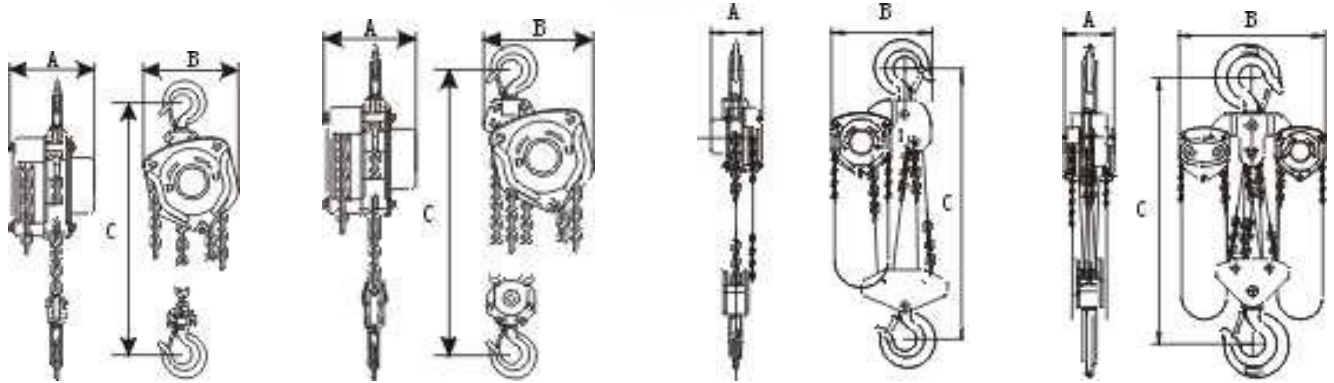

Mobil: 0765-998.277

Mobil: 0766-360.062

Hand chain hoist - code KC-70A

[0.5 t, 1 t, 2 t]

[3 t, 5 t]

[10 t]

[20 t]

Model	0.5 Tons	1.00 Ton	2.00 Tons	3.00 Tons	5.00 Tons	10.00 Tons	
WLL (tons)	0.5	1.0	2.0	3.0	5.0	10.	
Lifting height (meters)	2.5	2.5	3.0	3.0	3.0	3.0	
Proof load (kg)	750	1500	3000	4600	7500	12500	
Pulling load (kg)	23	30	36	34	41	41	
Chain columns	1	1	1	2	2	4	
Chain diameter (mm)	6.0	6.0	8.0	8.0	10.0	10.0	
Weight (kg)	10	12	20	27	43.5	83	
Dimensions (mm)	A	131	140	161	161	186	207
	B	127	158	187	199	253	398
	C	270	317	414	465	636	798