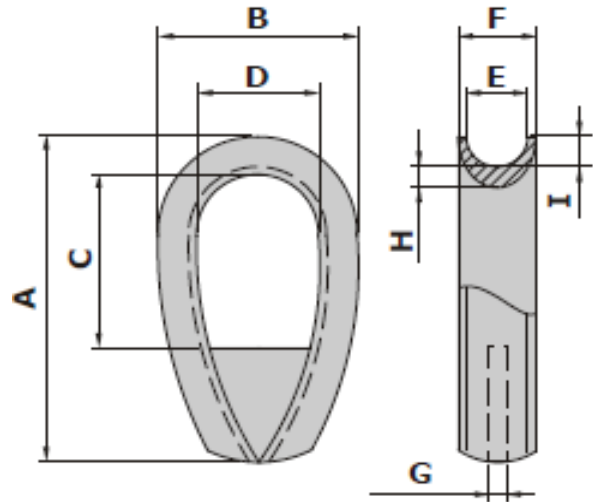

## SUPERLOOP THIMBLE TYPE K15

Material: - Mild steel  
Finish: Self coloured/galvanised  
Suitable for wire rope

Art. no.	Rope size Inch	A mm	B mm	C mm	D mm	E mm	F mm	G mm	H mm	I mm	Weight kg
11140999	2"	490	280	250	178	56	96	20	20	26	18
11170999	2½"	490	305	255	180	68	85/105	20	20	38	26
11190999	3"	540	300	300	180	85	120	20	20	42	33