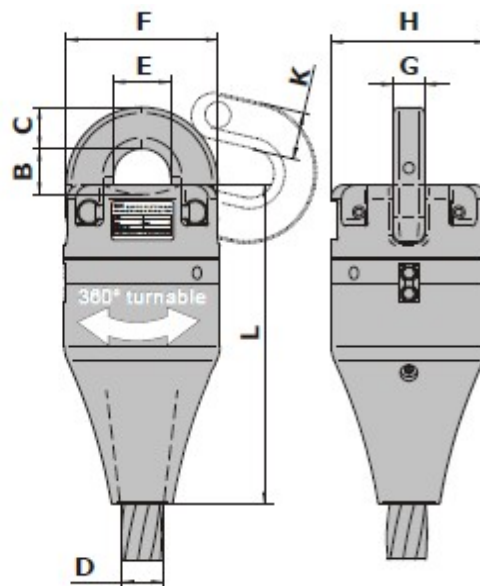

CR-D ROPE SWIVEL TYPE SW5 [CHAIN - ROPE]

Material: High grade steel

Safety: 5 times

Finish: Painted

Certificates: Proofload, manufacturer certificate

Art.no.	Type	Wire dia. inch	Suitable chain	SWL ton	MBL ton	B mm	C mm	E mm	F mm	G mm	H mm	K mm	D mm	L mm
47050250	722	2"-2 ¼"	2"	50	250	70	60	84	222	45	228	69	59	463
47050400	726	2 ½"-2 ¾"	2 ½"	80	400	80	80	94	274	70	300	90	86	643
47050600	728	3"-3 ¼"	3"	120	600	120	100	112	340	70	380	114	86	645
47050800	730	3 ½"-3 ¾"	3 ½"	160	800	140	120	140	400	80	430	130	99	780
47050900	733	4"-4 ½"	4"	200	1000					(in development)				