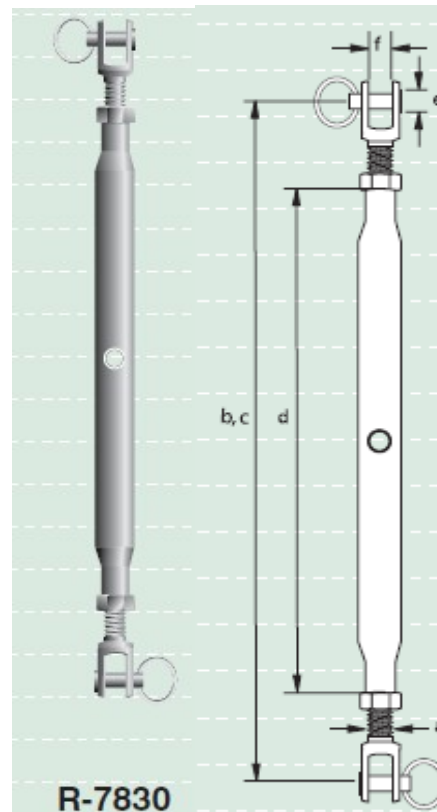

Closed body rigging screws jaw-jaw type R-7830

- Material : AISI 316
- Finish : polished

diameter thread	length open	length closed	length body	diameter pin	width jaw inside	weight per 100 pcs
a	b	c	d	e	f	kg
mm	mm	mm	mm	mm	mm	
M 5	190	125	80	5.2	6	6.5
M 6	210	155	95	6.2	7.5	8.1
M 8	240	180	105	8.7	10	13.9
M10	270	220	125	9.7	12	25.3
M12	360	255	150	12.7	14	57.3
M14	385	270	165	12.7	14	64
M16	450	320	190	16	16	94.2
M20	450	355	210	19	20	145