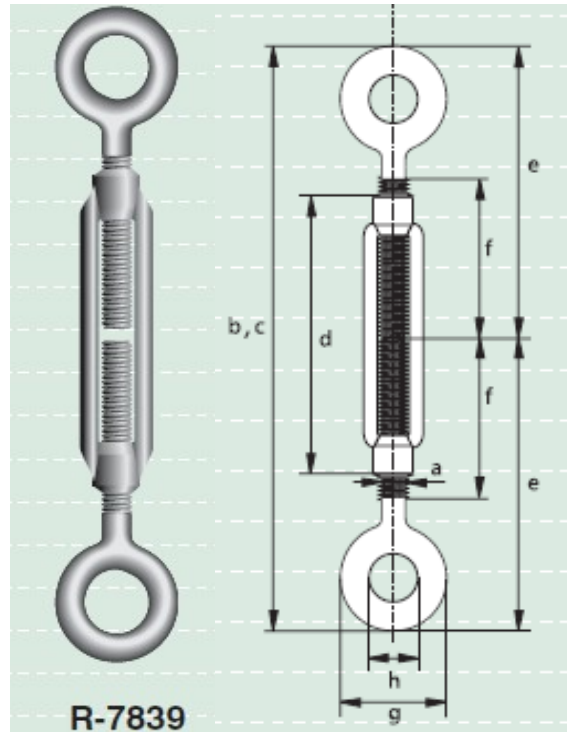

Open body rigging screws eye-eye Type R-7839

- Material : AISI 316
- Finish : polished

R-7839

diameter thread	length closed position	length open position	length body	length	length	diameter eye outside	diameter eye inside	weight per pce
a	b	c	d	e	f	g	h	kg
mm	mm	mm	mm	mm	mm	mm	mm	
M 5	110	165	70	55	40	16	7	0.04
M 6	160	246	110	80	55	20	9	0.11
M 8	168	248	110	84	57	22	10	0.2
M 10	210	300	125	105	68	31	14	0.28
M 12	222	305	125	110	70	35	16	0.43
M 16	300	416	170	143	88	47	22	1
M 20	334	466	200	165	105	52	24	1.6