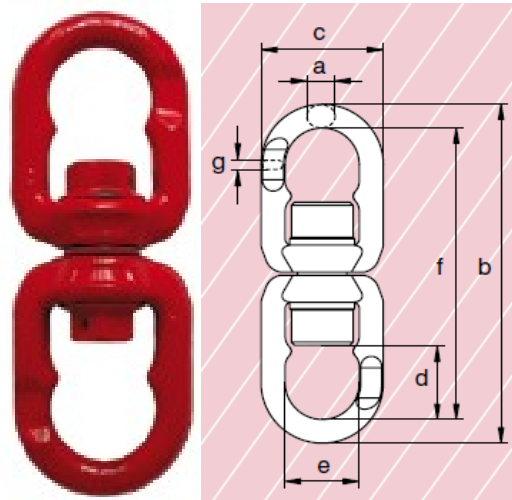

Needle bearing swivel Eye-Eye, Grade 8 Code ELD

- **Material** : alloy steel, grade 8, quenched and tempered
- **Safety factor** : MBL equals 4 x WLL
- **Finish** : painted red
- **Certification** : at no extra charge this product can be supplied with a works certificate, a 3.1 certificate and/or EC Declaration of Conformity
- **Note** : equipped with two needle roller thrust bearings

partnumber	working load limit	diameter	length outside	width outside	length inside	width inside	length	thickness	weight each
	t	a	b	c	d	e	f	g	
		mm	mm	mm	mm	mm	mm	mm	kg
ELD0R	1.12	11	140	52	33	29	118	6	0.36
ELD1R	2	12	150	56	32	31	126	6	0.58
ELD2R	3.2	14	185	66	39	37	155	8	1.05
ELD3R	5.4	18	228	80	46	48	195	11	1.86
ELD4R	8.2	21	270	99	60	56	227	14	3.1
ELD5R	12.8	24	331	121	67	72	280	17	6.45
ELD6R	15.5	28	379	134	87	81	328	22	7.74